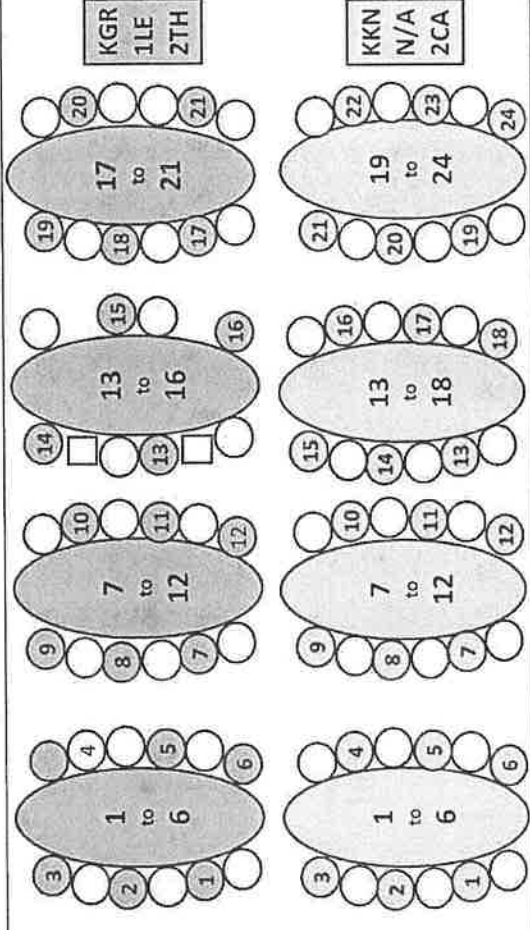

GYM

AUDITORIUM/LOBBY

KINDERGARTEN HALLWAY

K LUNCH 11:00-11:40
1ST LUNCH 11:55-12:30
2ND LUNCH 12:45-1:25

CAFE

PLAYGROUND

TEACHERS LOUNGE

	KSM	KAN	KAN	KLI	KLI
KSM	1AR	2HA	1PH	1PH	KLI
1AR	X	X	X	X	2CA
2HA	X	X	X	X	X
X	X	X	X	X	X