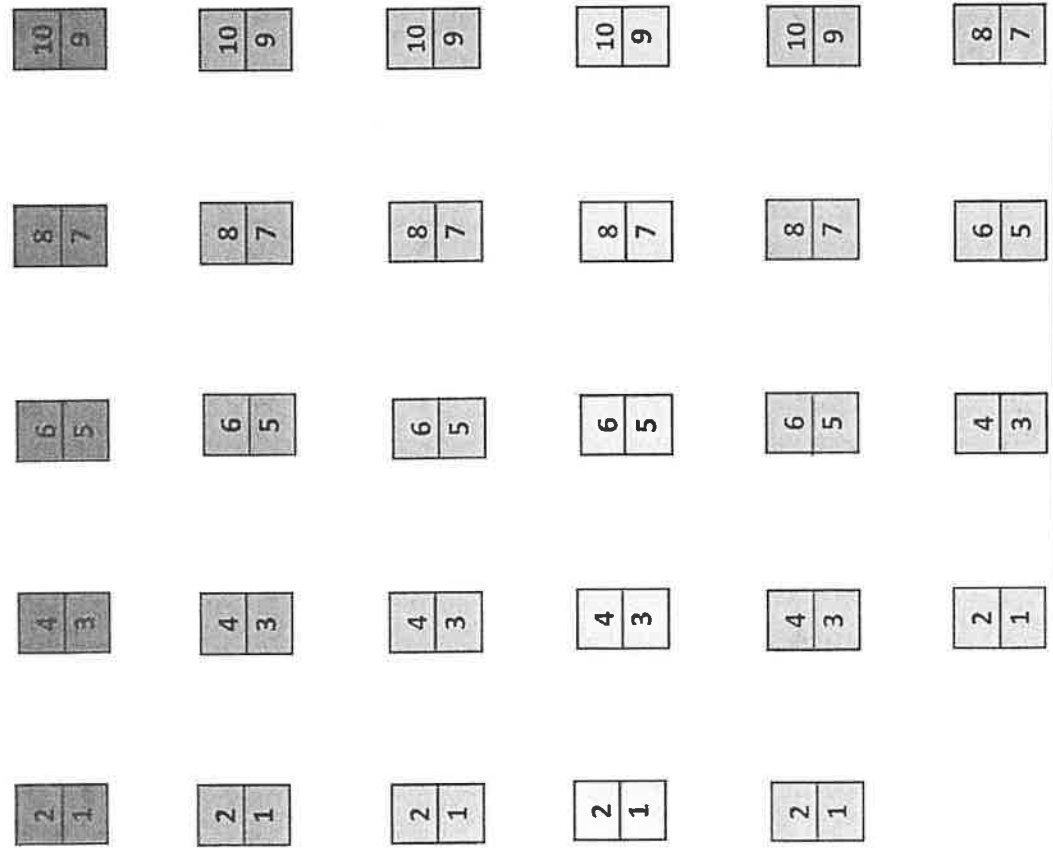

GYM

AUDITORIUM/LOBBY

KINDERGARTEN HALLWAY

K LUNCH 11:00-11:40
1ST LUNCH 11:55-12:30
2ND LUNCH 12:45-1:25

CAFE

PLAYGROUND

TEACHERS LOUNGE

	KSM	KAN	KAN	KLI	KLI
KSM	1AR	2HA	1PH	1PH	KLI
1AR	X	X	X	X	2CA
2HA	X	X	X	X	X
X	X	X	X	X	X