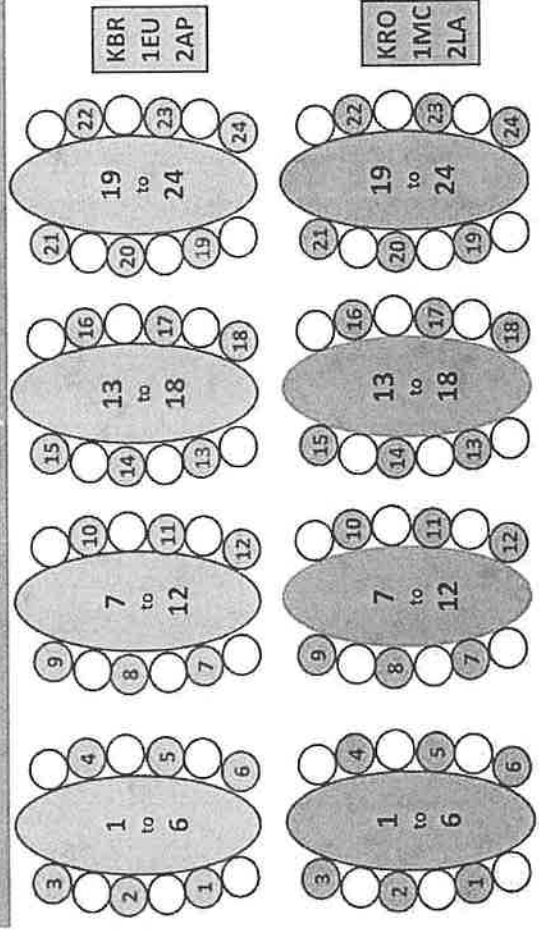

GYM

AUDITORIUM/LOBBY

KINDERGARTEN HALLWAY

K LUNCH 11:00-11:40
1ST LUNCH 11:55-12:30
2ND LUNCH 12:45-1:25

CAFE

PLAYGROUND

TEACHERS LOUNGE

	KSM	KAN	KAN	KLI	KLI
KSM	1AR	2HA	1PH	1PH	KLI
1AR	X	X	X	X	2CA
2HA	X	X	X	X	X
X	X	X	X	X	X